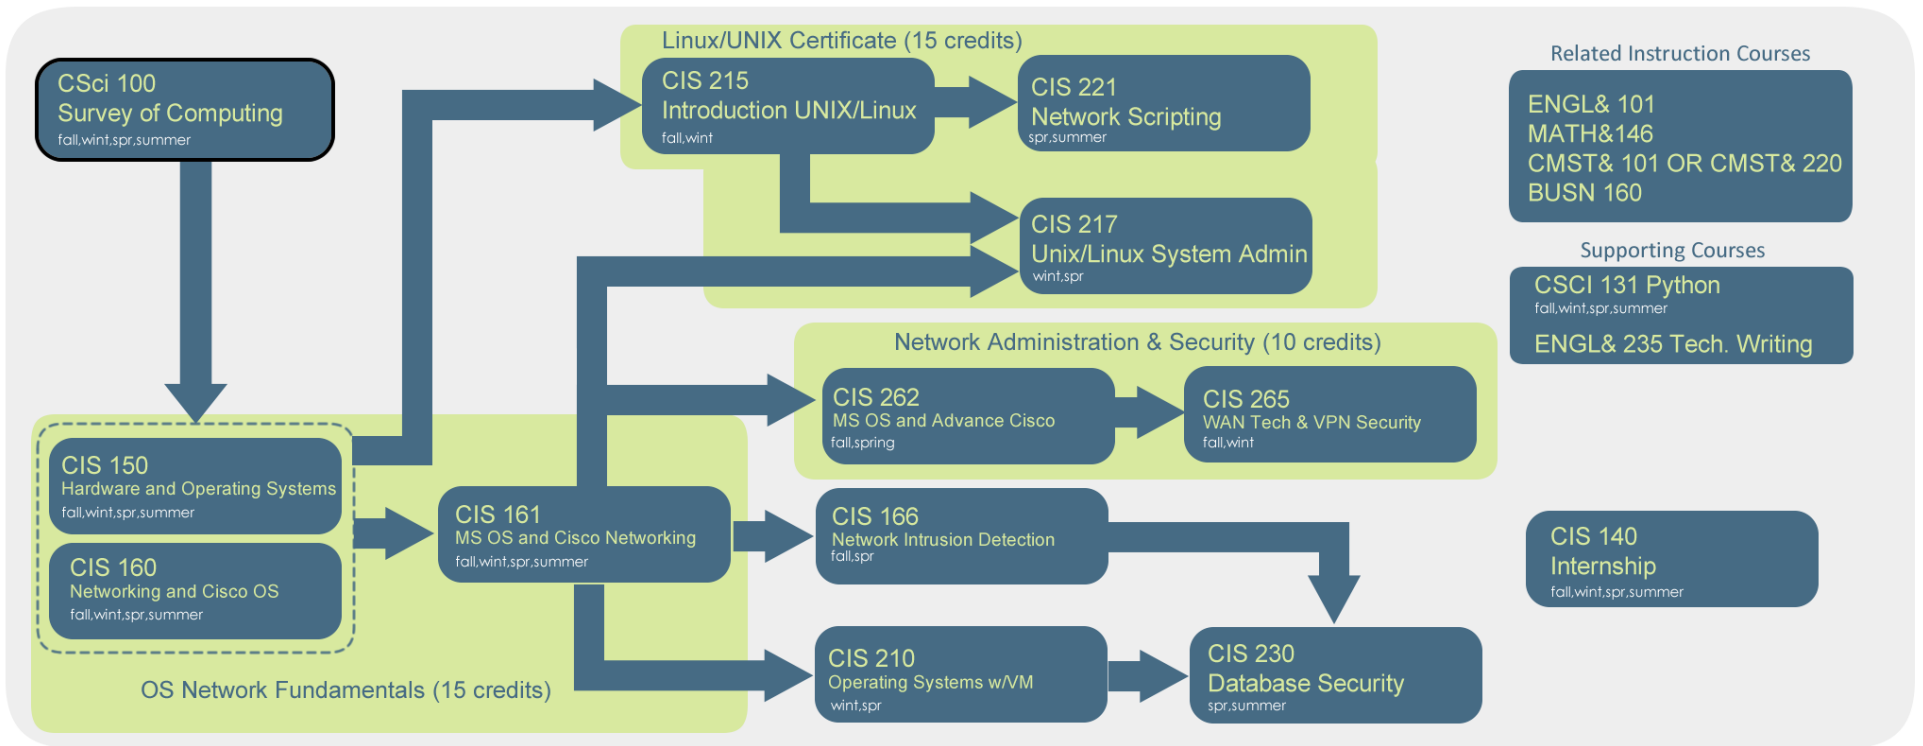

AAS Network Security Engineer

BAS in Cybersecurity
OR
Entry Level Job

cis.highline.edu