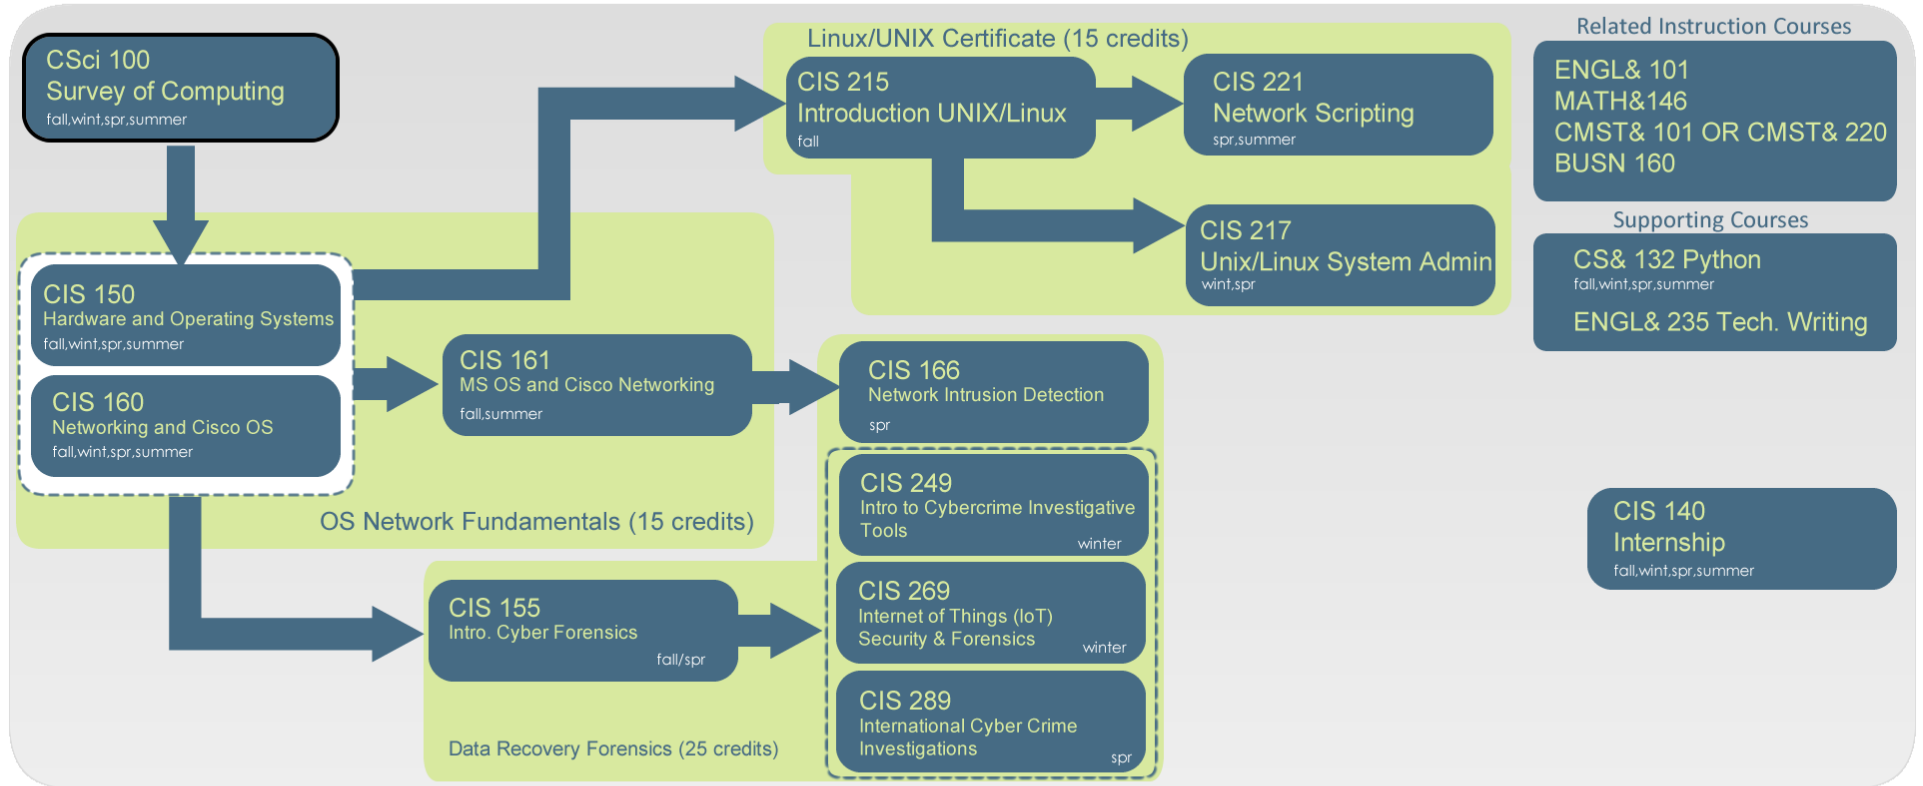

AAS Global Cybersecurity Investigations

National Center of Academic Excellence for Information Assurance CAE-CD

BAS in Cybersecurity
OR
Entry Level Job

cis.highline.edu